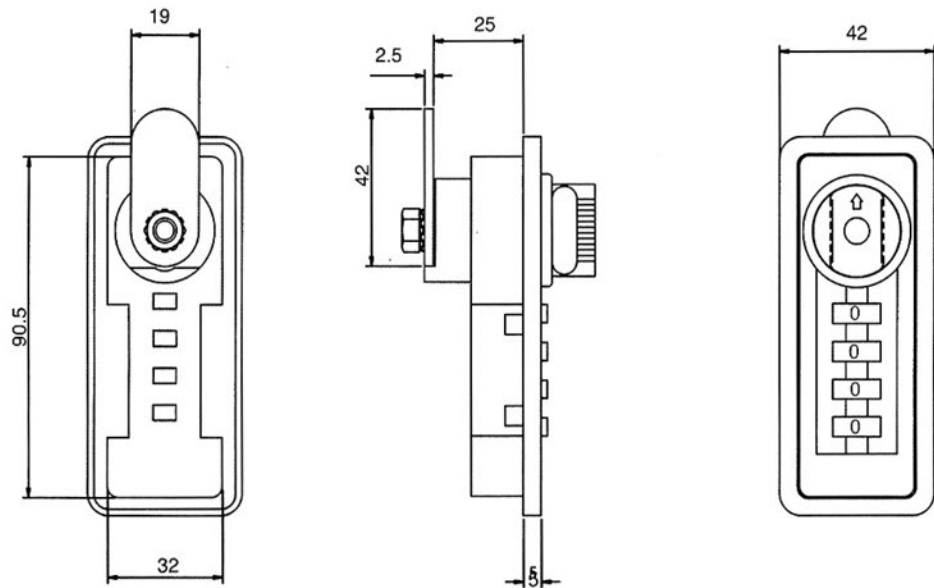

Real Keyless Lock

Superior • Smart • Safe

Vertical model

Horizontal model

Features

- Keyless convenience
- User to set their own number codes (indefinitely)
- Master key control
- Mechanically operated
- Ideal application for schools, hospitals, clubs, offices and recreational places
- Made of zinc alloy lock housing material
- Suitable for all types of lockers / doors - 1-20mm wooden / metal / laminate
- Available in both horizontal and vertical models
- Available in both right and left opening doors. (vertical model only)

facebook.com/LockerNLockMY

REAL KEYLESS LOCK

Size Specification

Vertical/Horizontal model

All dimensions in mm
Note: Drawing not to scale

Locker & Lock Sdn Bhd (Co. Reg. 479434-V)

32 & 34 Jalan Puteri 5/8, Bandar Puteri 47100 Puchong, Selangor Darul Ehsan
Tel: 60-3-8060 3219 Fax: 60-3-8061 3219