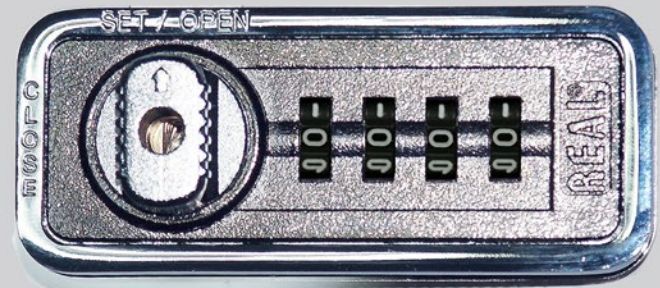

Real Keyless Lock

Superior • Smart • Safe

Vertical model

Horizontal model

Features

- Keyless convenience
- User to set their own number codes (indefinitely)
- Master key control
- Mechanically operated
- Ideal application for schools, hospitals, clubs, offices and recreational places
- Made of zinc alloy lock housing material
- Suitable for all types of lockers / doors - 1-20mm wooden / metal / laminate
- Available in both horizontal and vertical models
- Available in both right and left opening doors. (vertical model only)

facebook.com/LockerNLockMY

REAL KEYLESS LOCK

Size Specification

Vertical/Horizontal model

All dimensions in mm
Note: Drawing not to scale

Locker & Lock Sdn Bhd (Co. Reg. 479434-V)

32 & 34 Jalan Puteri 5/8, Bandar Puteri 47100 Puchong, Selangor Darul Ehsan
Tel: 60-3-8060 3219 Fax: 60-3-8061 3219